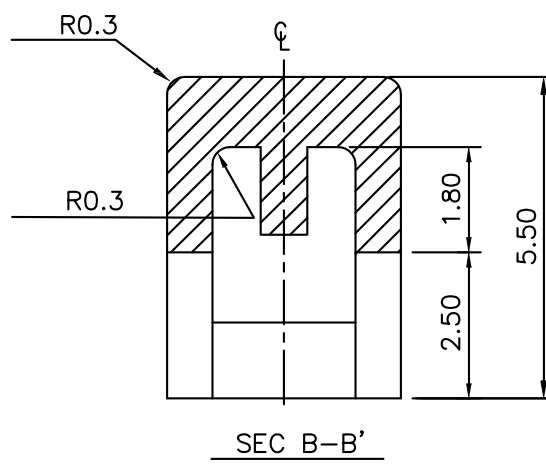

Cap

yellow Square 4.0x4.0x5.5 mm

SPECIFICATION:

Length	4.0 mm
Width	4.0 mm
Shape	Square
Height	5.5 mm
Colour	yellow
Cap Material	ABS - PA707

DRAWING

Art. Nr.
RND 210-00219

Cap

yellow Square 4.0x4.0x5.5 mm

Recommended Switches to Use with This Cap

Type nr:
RND 210-00190
RND 210-00195

Type nr:
RND 210-00206
RND 210-00211

Type nr:
RND 210-00254
RND 210-00259