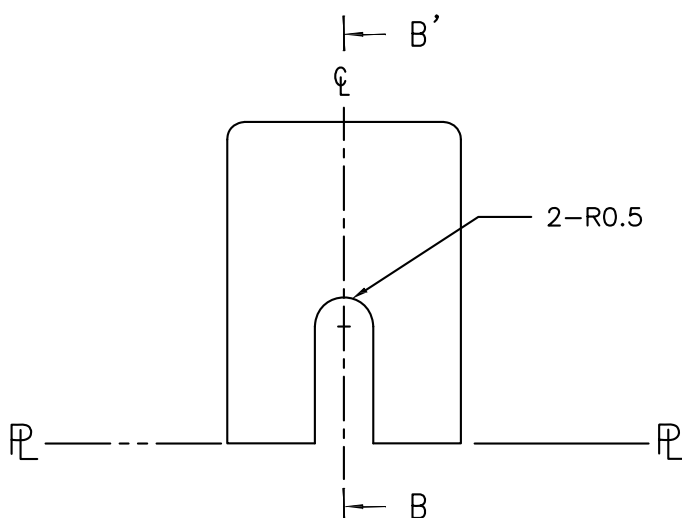

Cap

yellow Square 4.0x4.0x5.5 mm

SPECIFICATION:

Length	4.0 mm
Width	4.0 mm
Shape	Square
Height	5.5 mm
Colour	yellow
Cap Material	ABS - PA707

DRAWING

Art. Nr.
RND 210-00219

Cap

yellow Square 4.0x4.0x5.5 mm

Recommended Switches to Use with This Cap

Type nr:
RND 210-00190
RND 210-00195

Type nr:
RND 210-00206
RND 210-00211

Type nr:
RND 210-00254
RND 210-00259