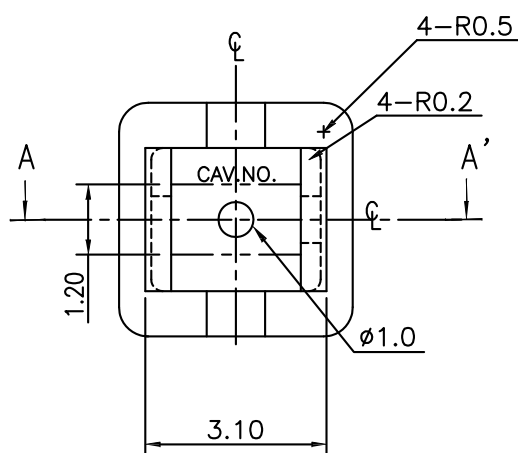

Cap

yellow Square 4.0x4.0x5.5 mm

SPECIFICATION:

Length	4.0 mm
Width	4.0 mm
Shape	Square
Height	5.5 mm
Colour	yellow
Cap Material	ABS - PA707

DRAWING

Art. Nr.
RND 210-00219

Cap

yellow Square 4.0x4.0x5.5 mm

Recommended Switches to Use with This Cap

Type nr:
RND 210-00190
RND 210-00195

Type nr:
RND 210-00206
RND 210-00211

Type nr:
RND 210-00254
RND 210-00259