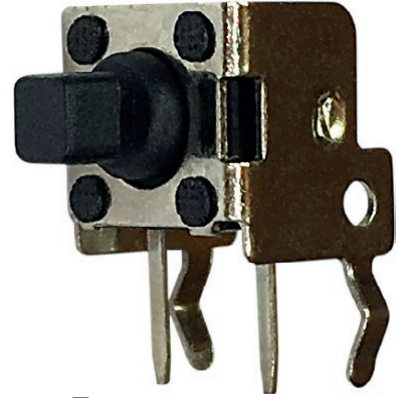

Cap

yellow Square 4.0x4.0x5.5 mm

SPECIFICATION:

Length	4.0 mm
Width	4.0 mm
Shape	Square
Height	5.5 mm
Colour	yellow
Cap Material	ABS - PA707

DRAWING

Art. Nr.
RND 210-00219

Cap

yellow Square 4.0x4.0x5.5 mm

Recommended Switches to Use with This Cap

Type nr:
RND 210-00190
RND 210-00195

Type nr:
RND 210-00206
RND 210-00211

Type nr:
RND 210-00254
RND 210-00259