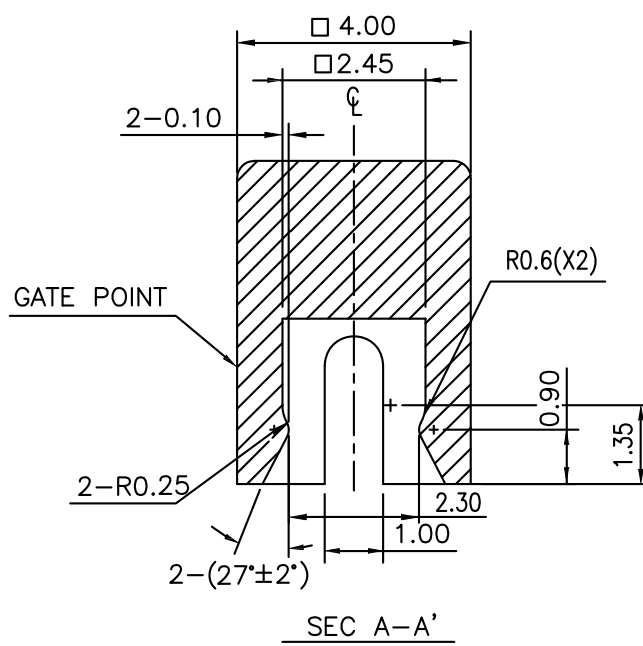

Cap

yellow Square 4.0x4.0x5.5 mm

SPECIFICATION:

Length	4.0 mm
Width	4.0 mm
Shape	Square
Height	5.5 mm
Colour	yellow
Cap Material	ABS - PA707

DRAWING

Art. Nr.
RND 210-00219

Cap

yellow Square 4.0x4.0x5.5 mm

Recommended Switches to Use with This Cap

Type nr:
RND 210-00190
RND 210-00195

Type nr:
RND 210-00206
RND 210-00211

Type nr:
RND 210-00254
RND 210-00259